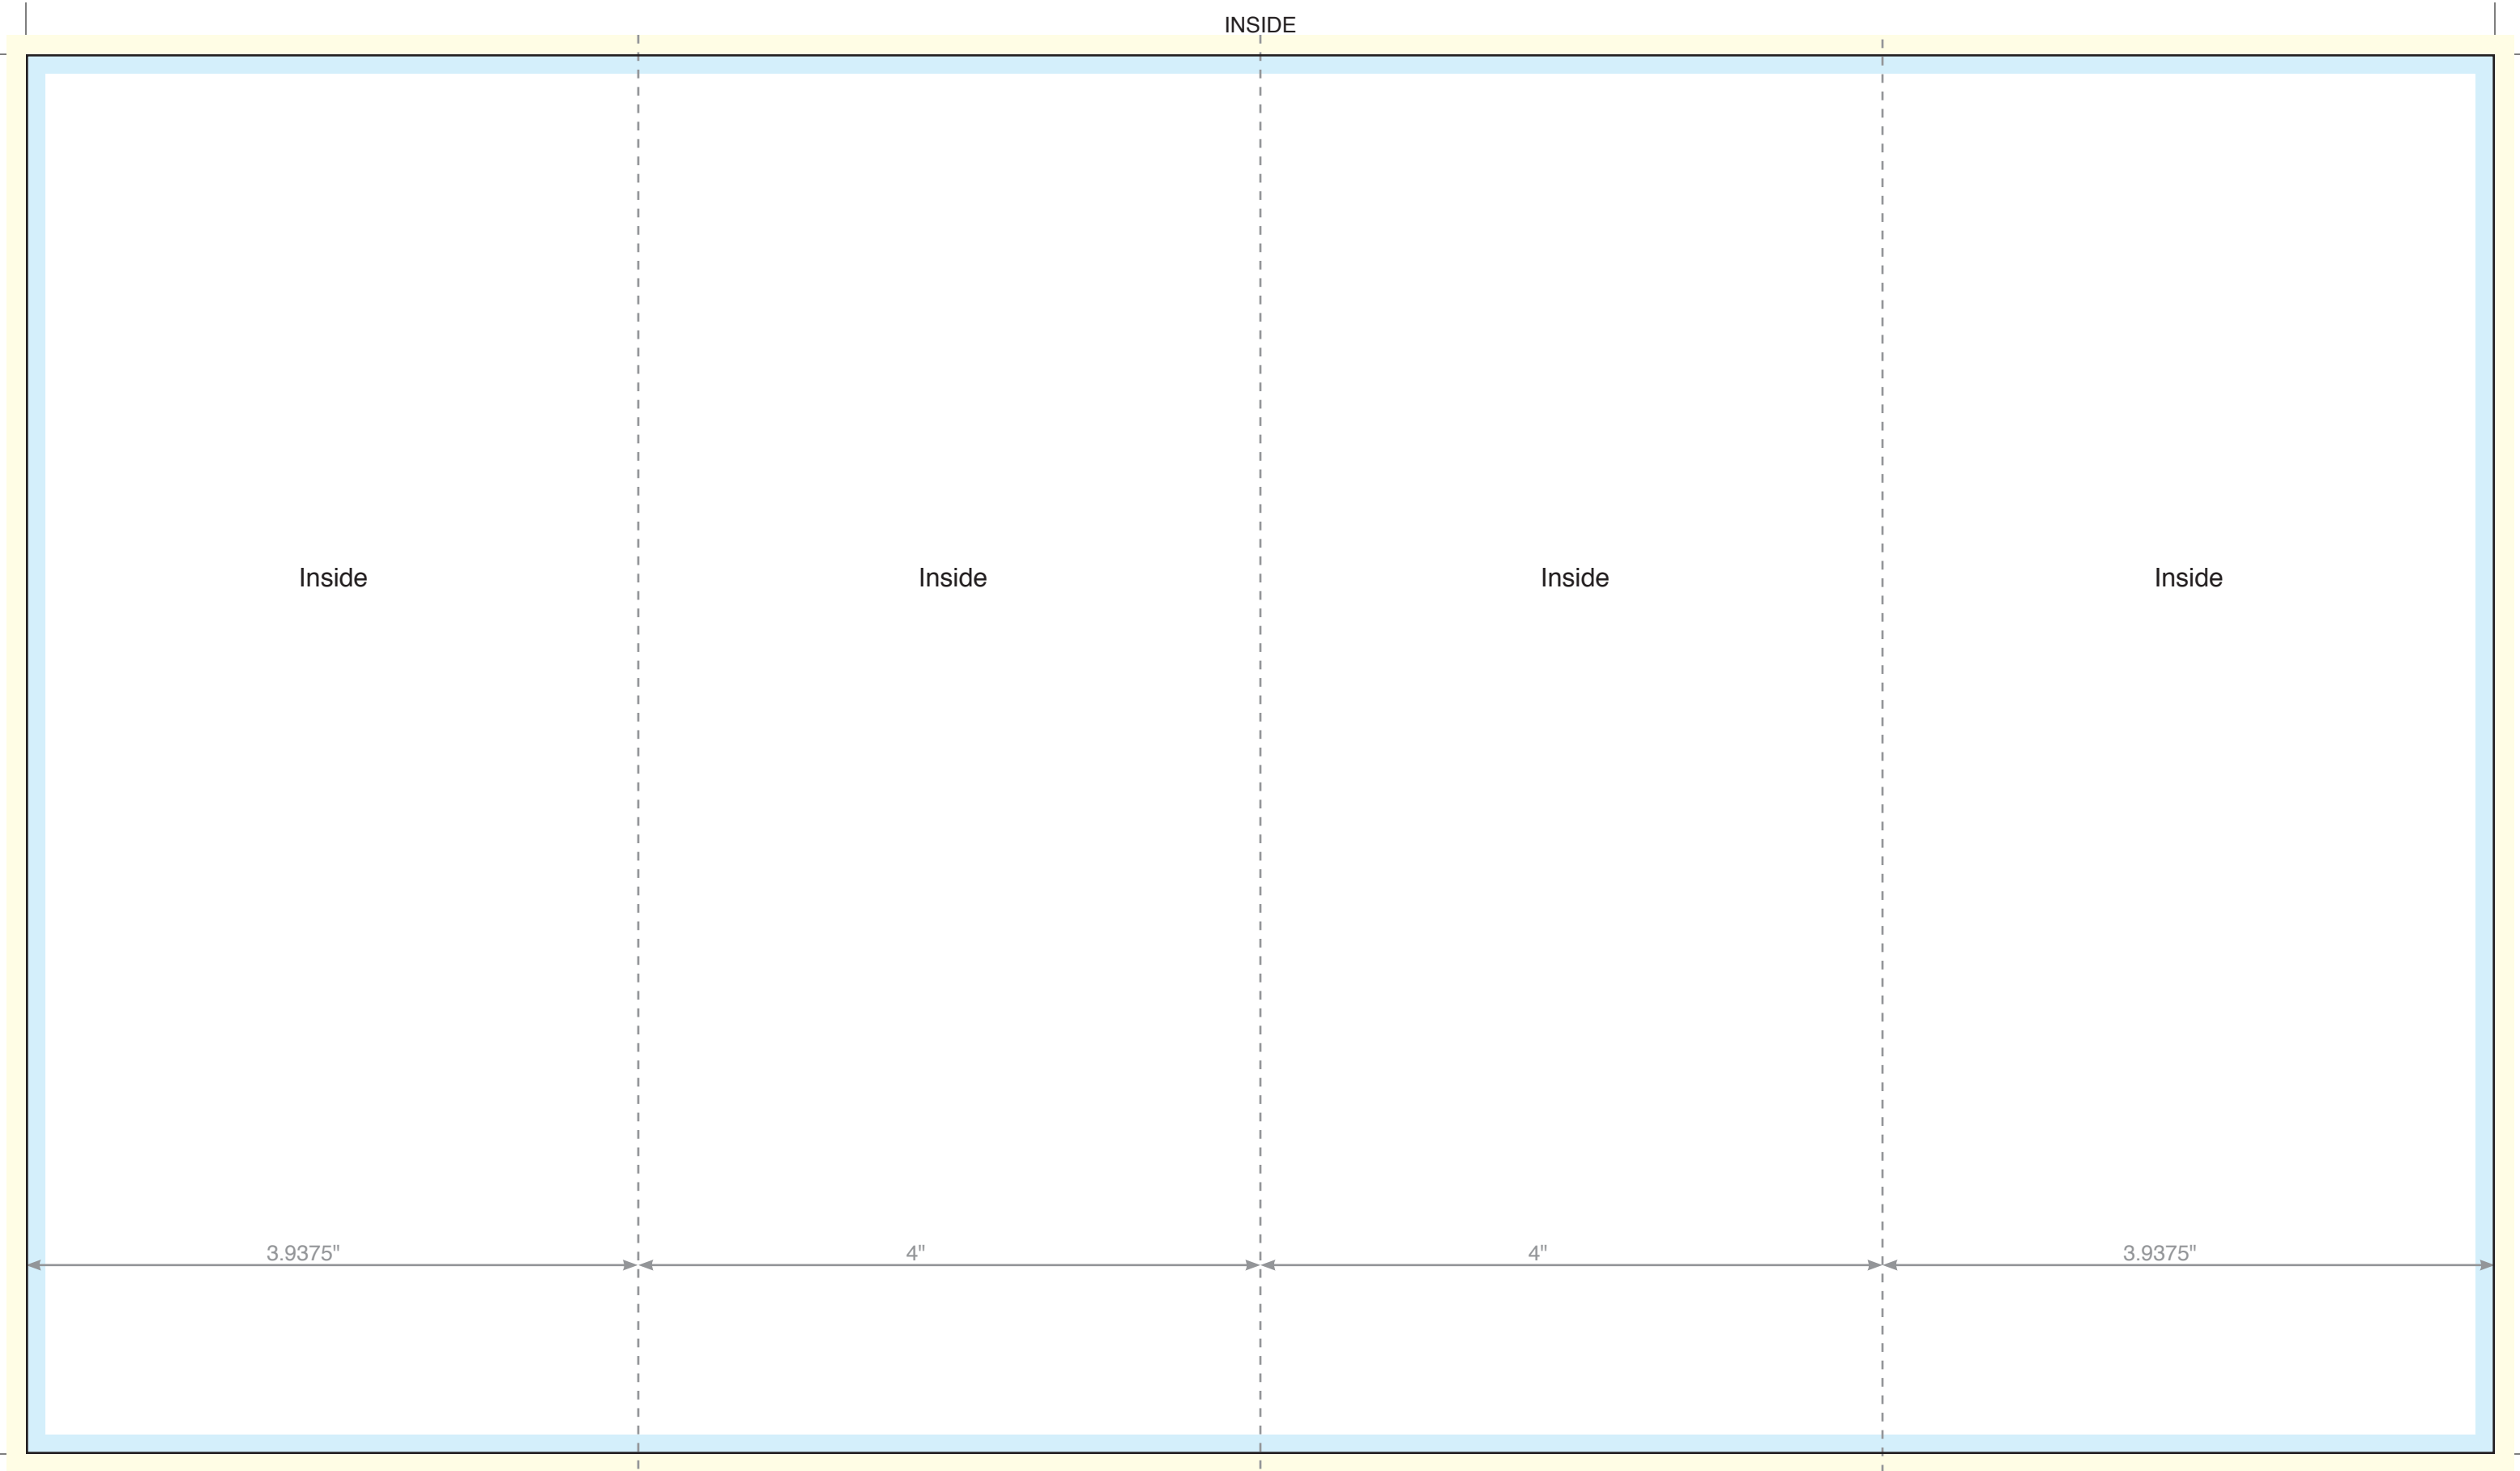

Product: 9 x 16 Gate Fold Brochure  
Actual Document Size: 9 x 15.875  
Bleed Safe Area Folds Document Size

INSIDE

Inside

Inside

Inside

Inside

3.9375"

4"

4"

3.9375"

Product: 9 x 16 Gate Fold Brochure  
Actual Document Size: 9 x 15.875  
Bleed Safe Area Folds Document Size