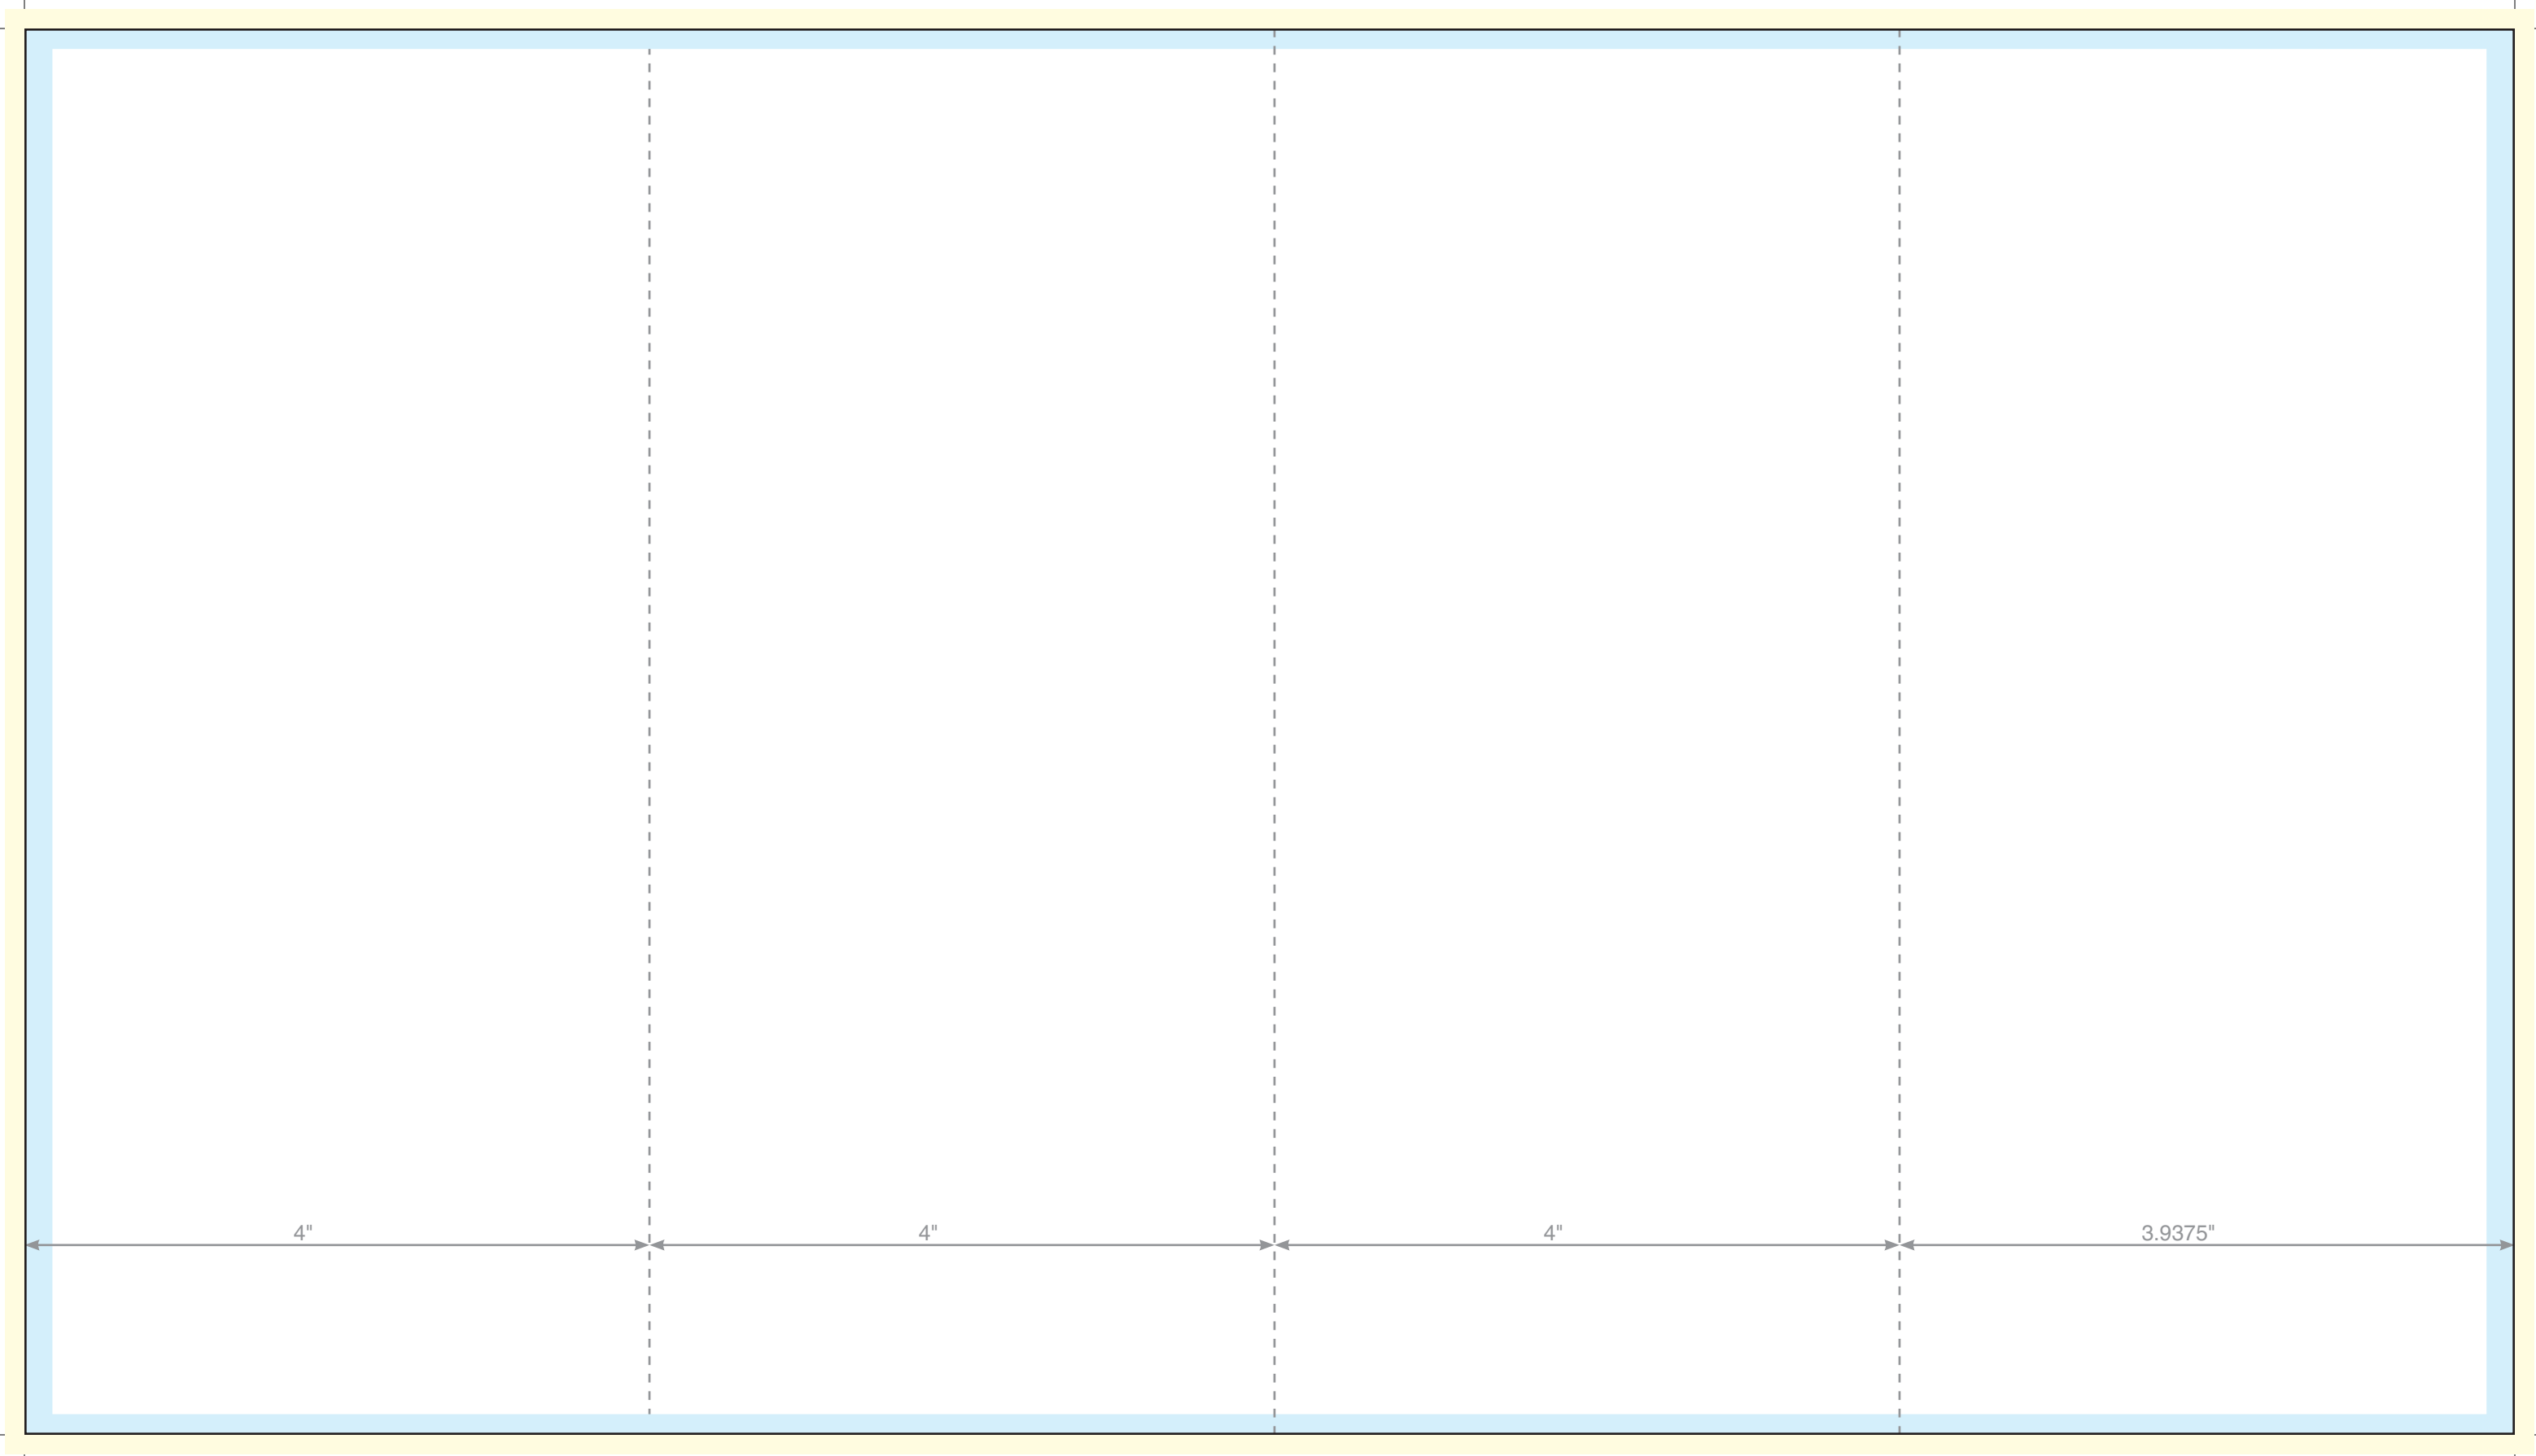

OUTSIDE

Inner

Inner

Back

Front

3.9375"

4"

4"

4"

Product: 9 x 16 Double Parallel Fold Brochure

Actual Document Size: 9 x 15.9375

□ Bleed □ Safe Area | Folds | Document Size

INSIDE

Product: 9 x 16 Double Parallel Fold Brochure
Actual Document Size: 9 x 15.9375
Bleed Safe Area Folds Document Size