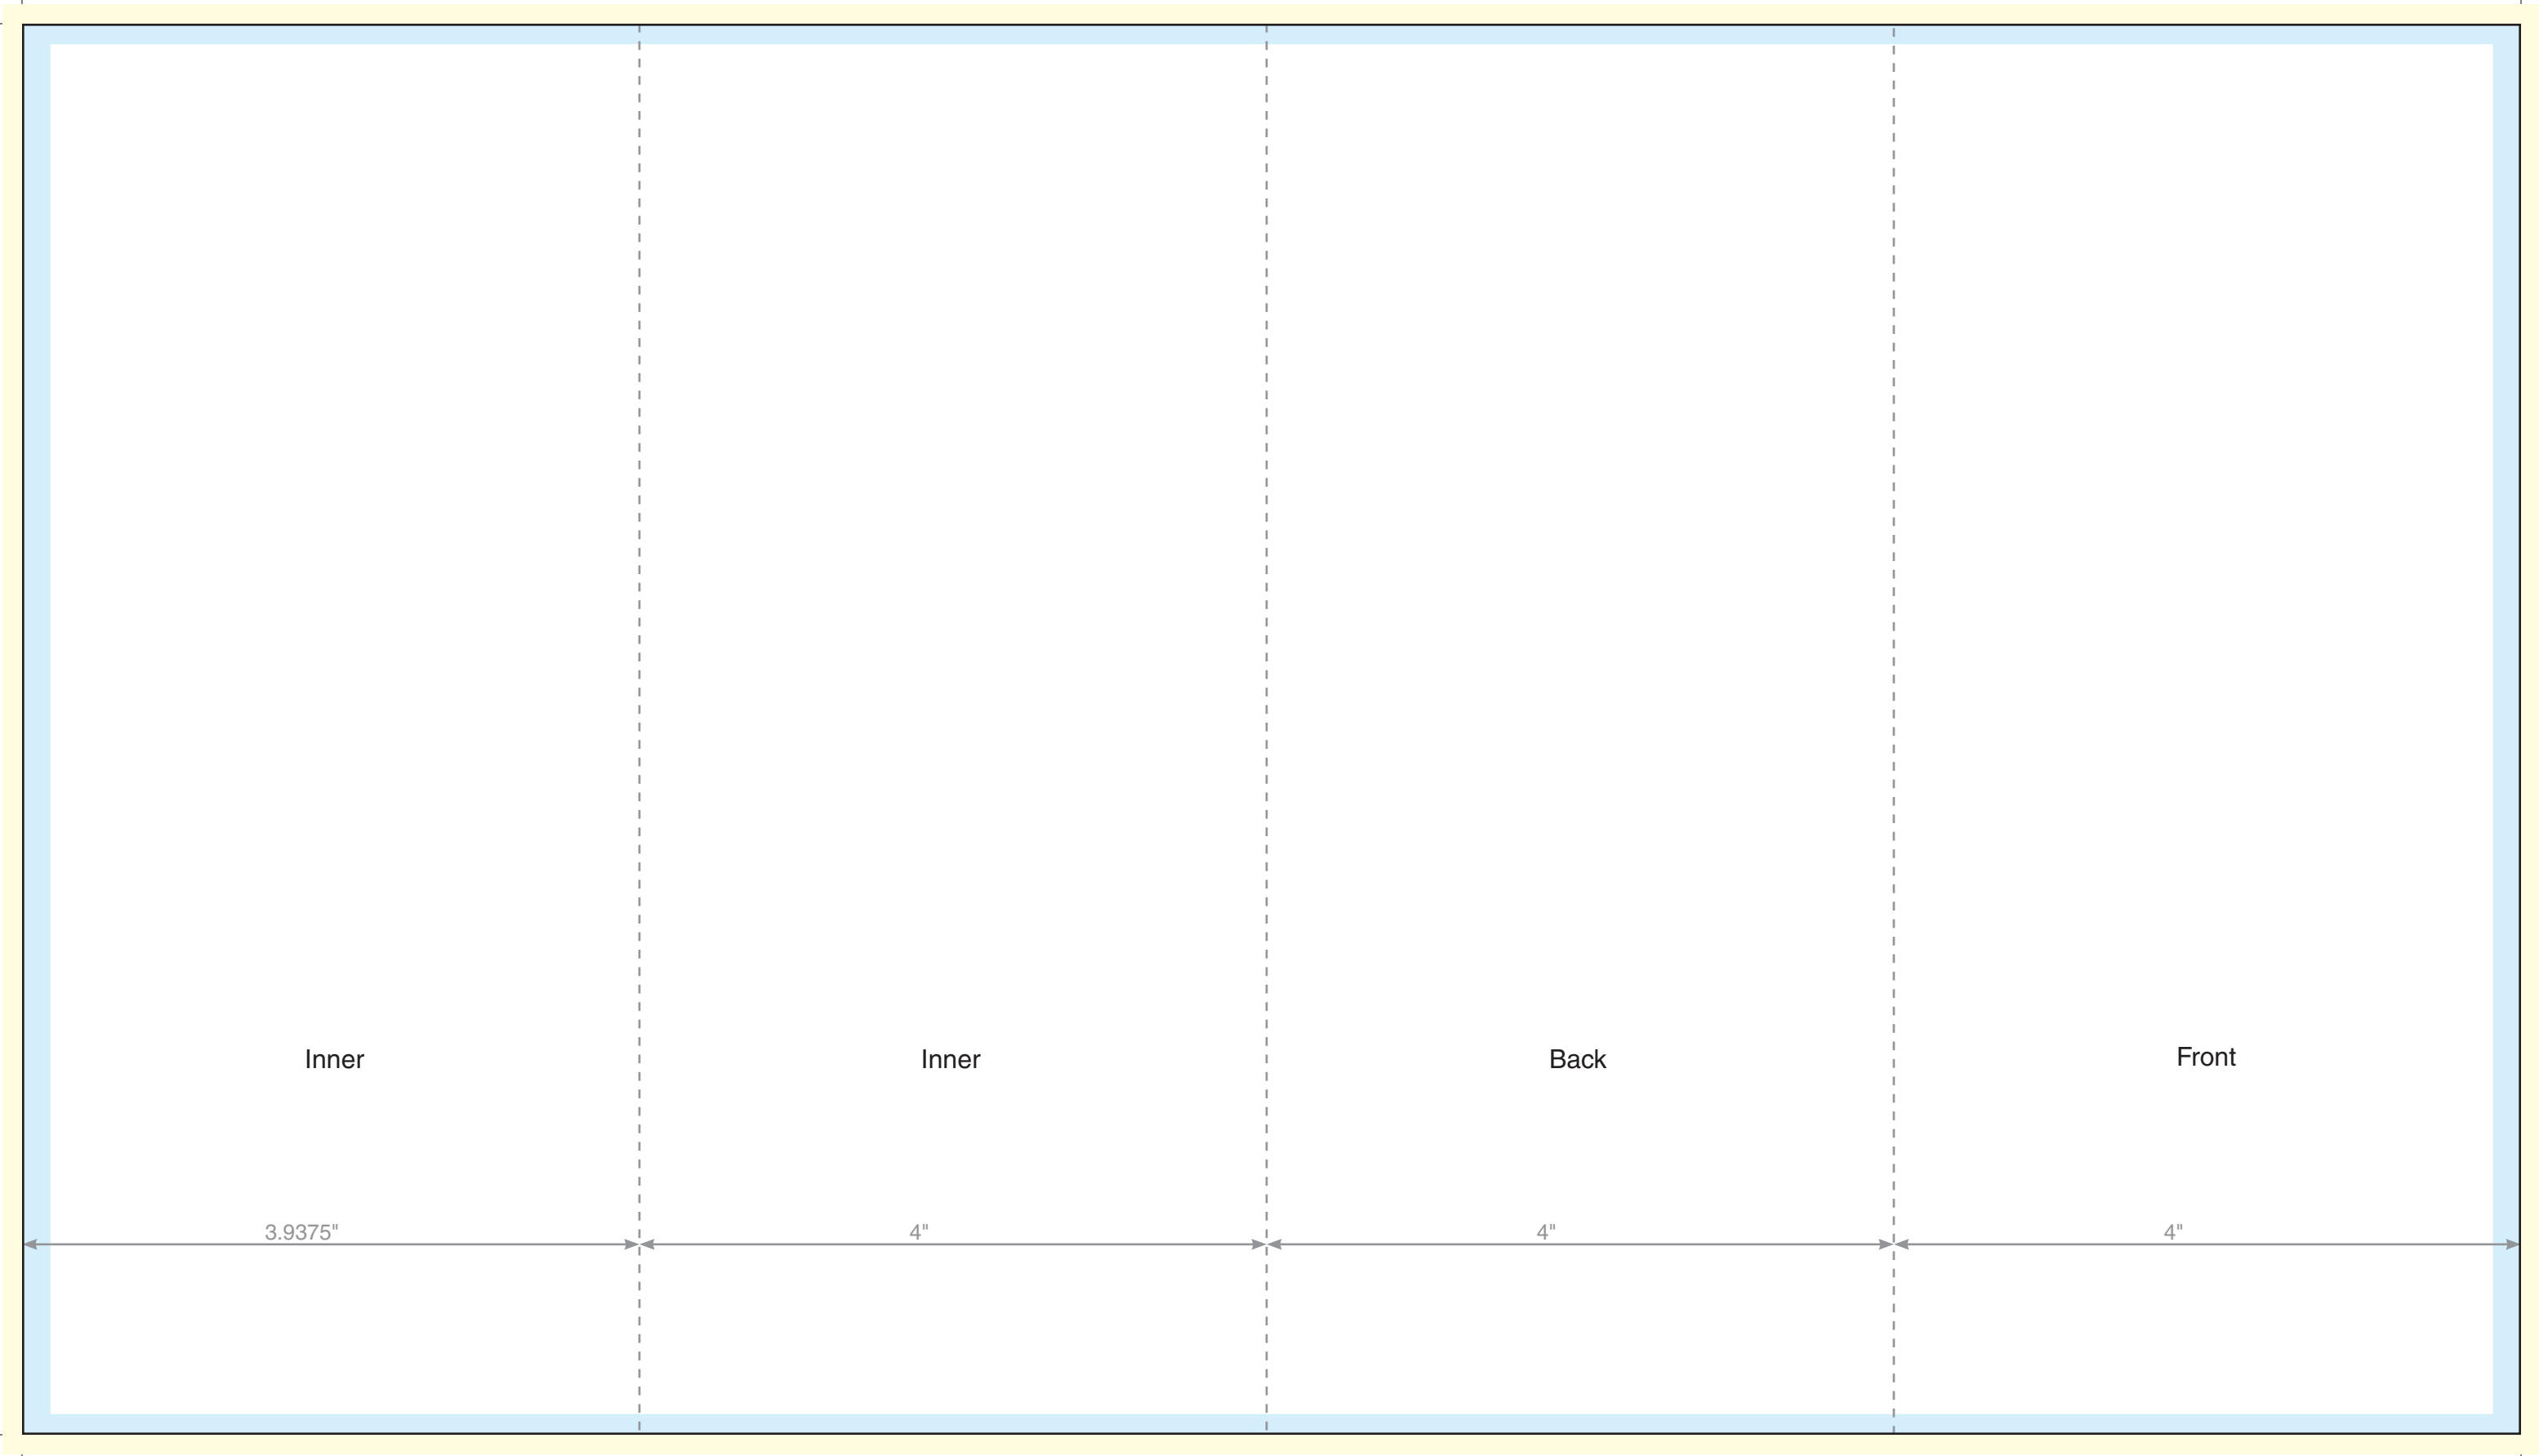

OUTSIDE

Inner

Inner

Back

Front

3.9375"

4"

4"

4"

Product: 9 x 16 Double Parallel Fold Brochure

Actual Document Size: 9 x 15.9375

□ Bleed □ Safe Area | Folds | Document Size

INSIDE

Product: 9 x 16 Double Parallel Fold Brochure
Actual Document Size: 9 x 15.9375
Bleed Safe Area Folds Document Size