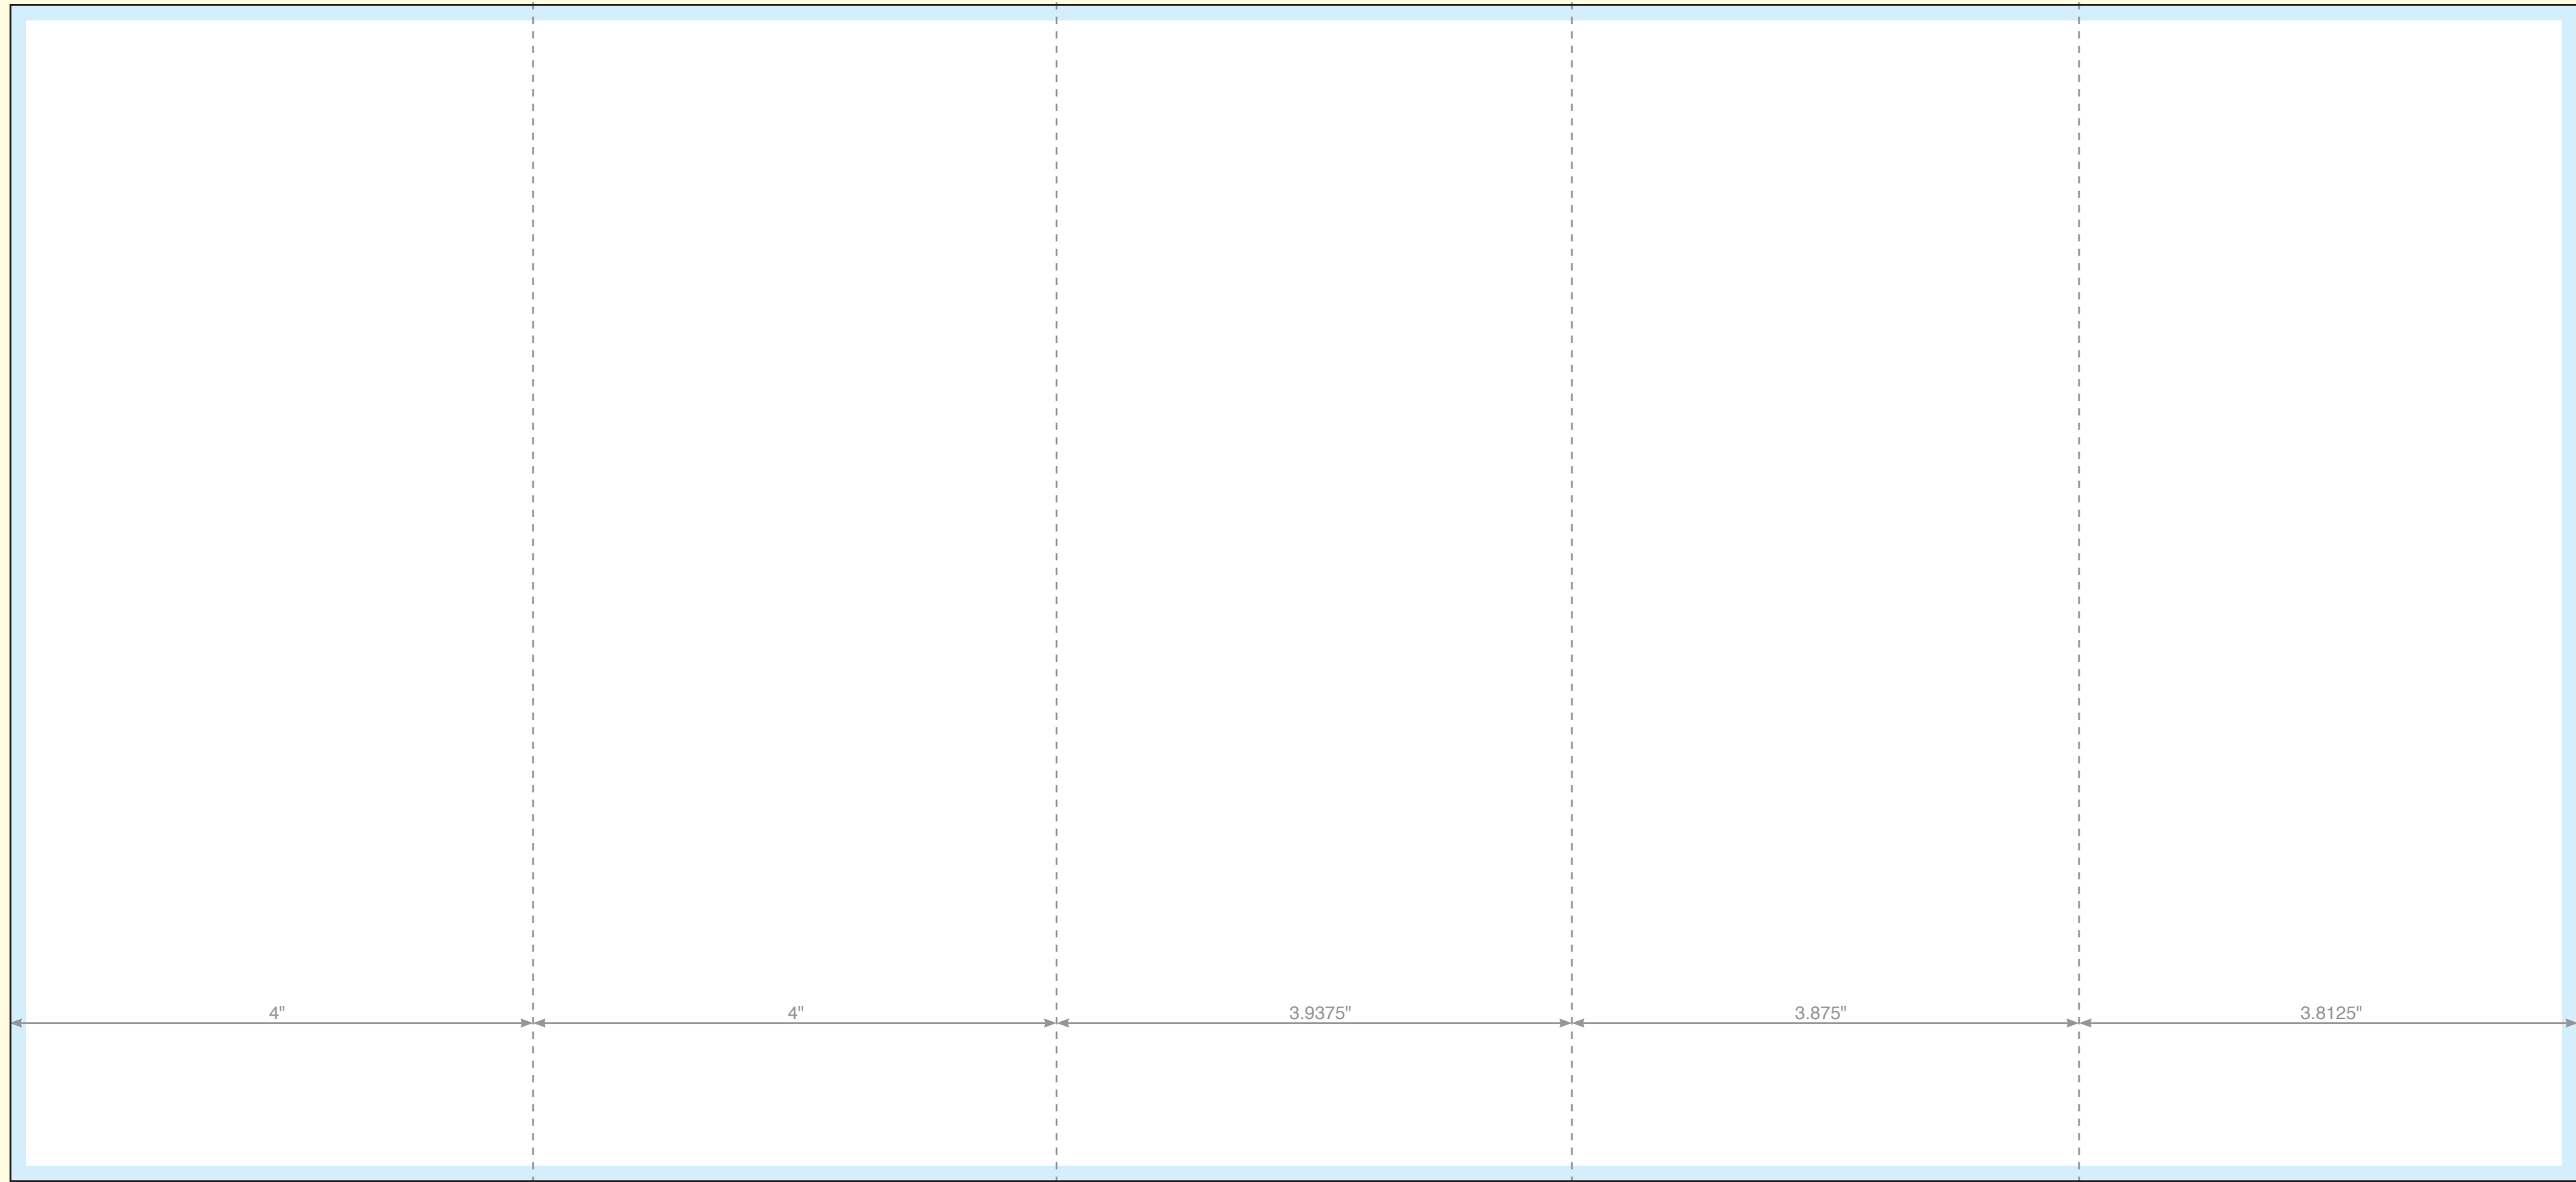

OUTSIDE

3.8125"

3.875"

3.9375"

4"

4"

Product: 9 x 20 5 panel Roll Fold Brochure  
Actual Document Size: 9 x 19.625  
■ Bleed ■ Safe Area | Folds | Document Size

INSIDE

4"

4"

3.9375"

3.875"

3.8125"

Product: 9 x 20 5 panel Roll Fold Brochure  
Actual Document Size: 9 x 19.625  
■ Bleed ■ Safe Area | Folds | Document Size