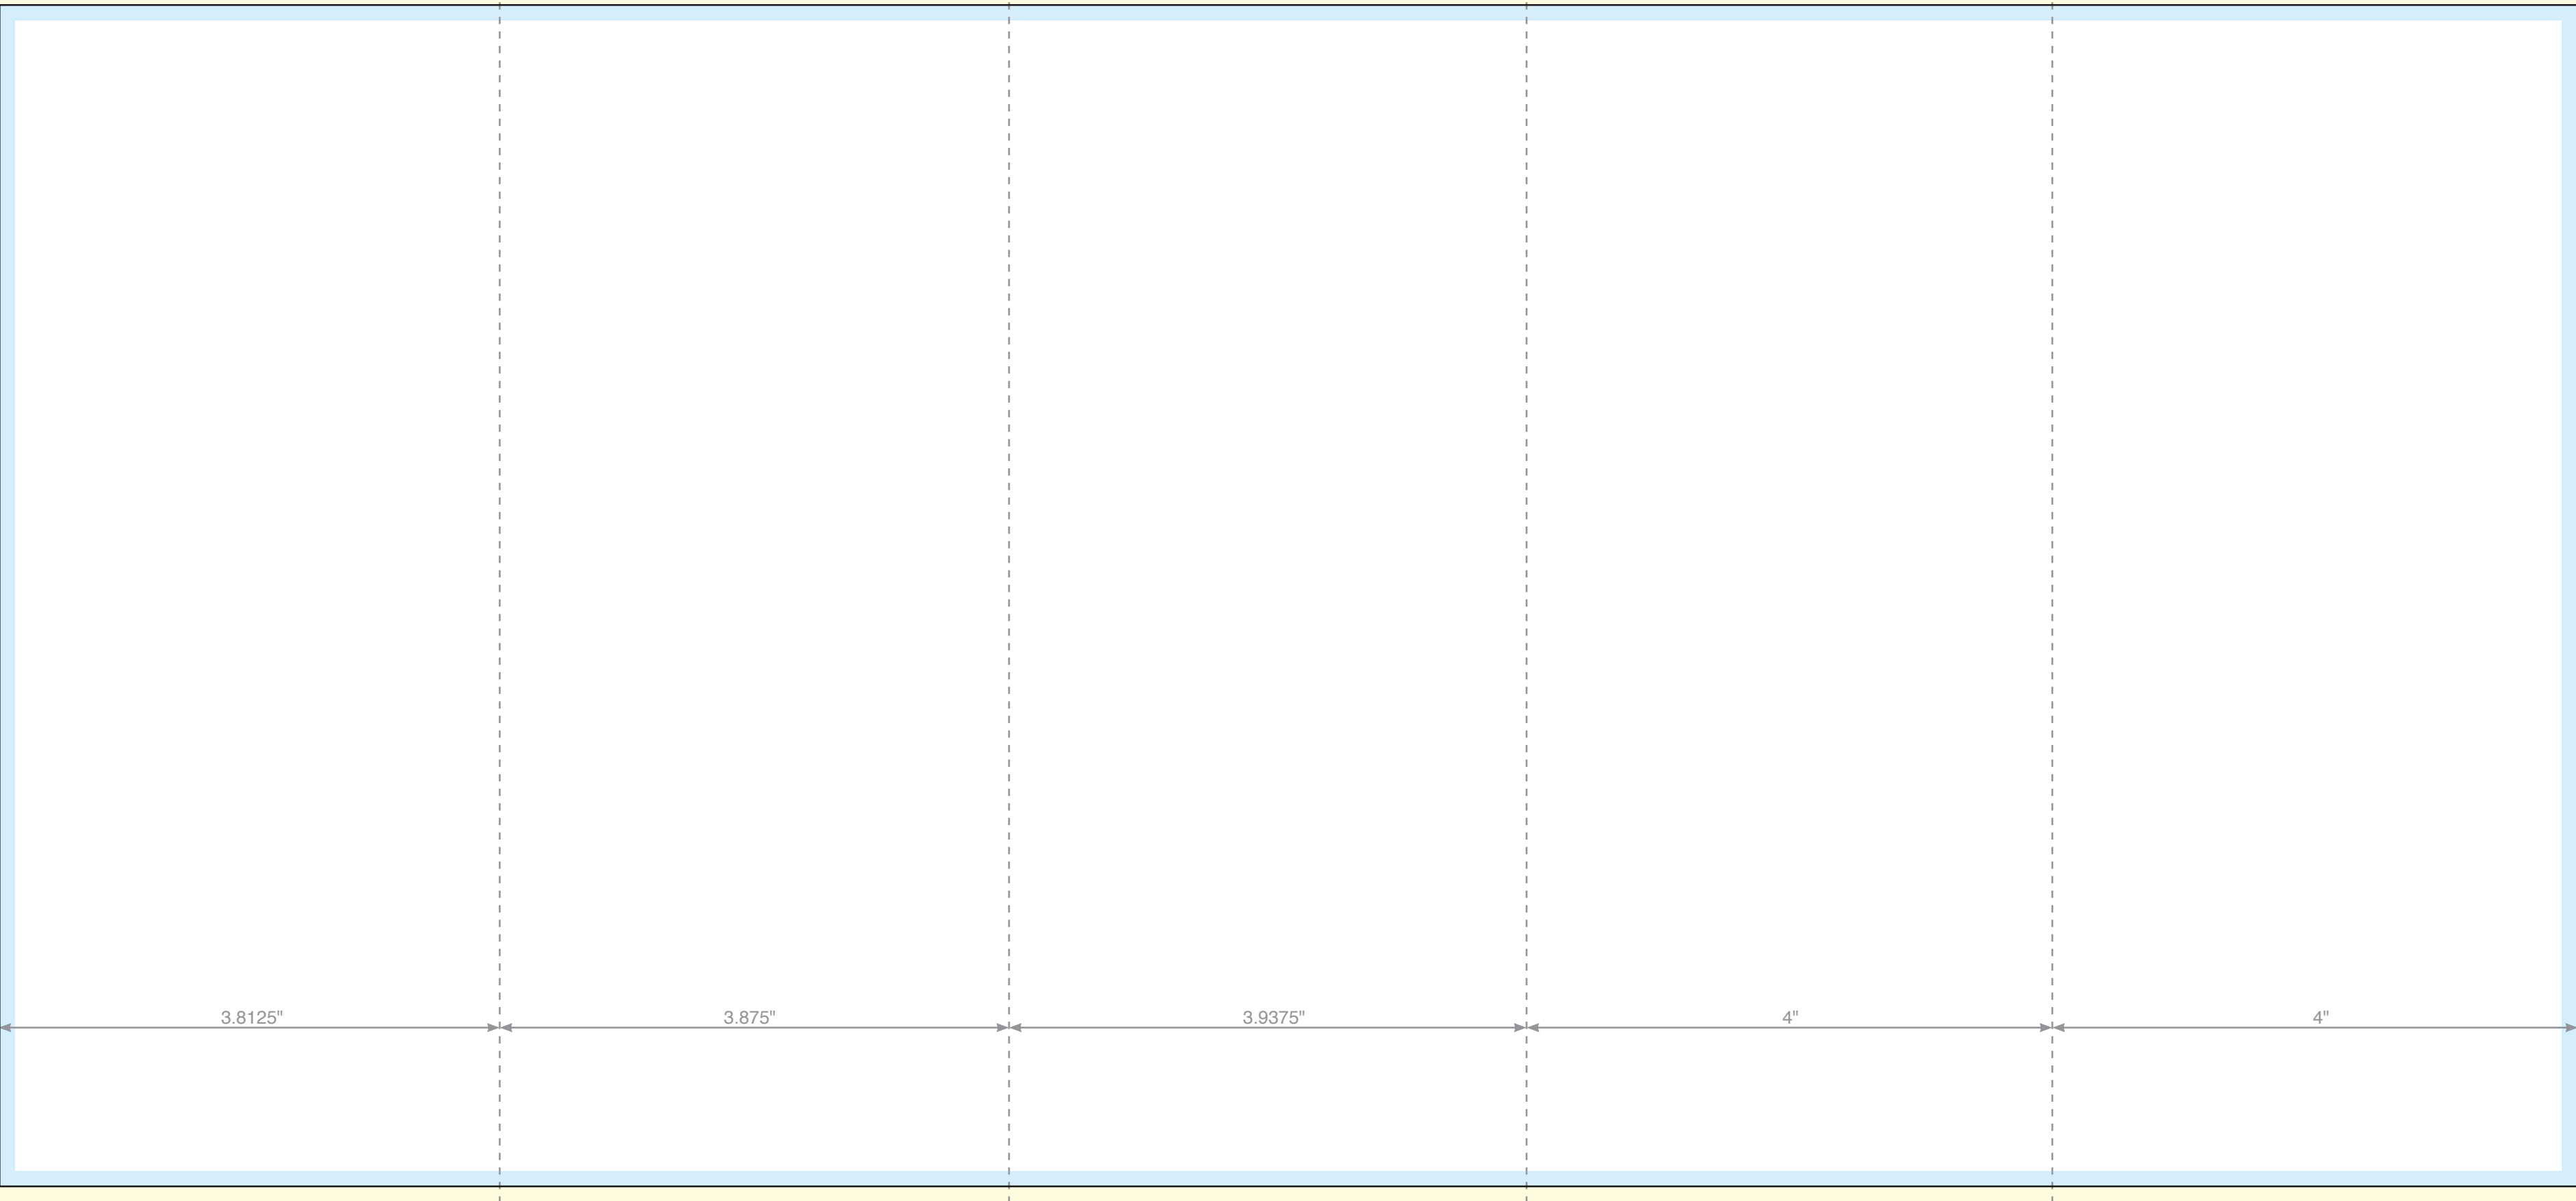

OUTSIDE

3.8125"

3.875"

3.9375"

4"

4"

Product: 9 x 20 5 panel Roll Fold Brochure  
Actual Document Size: 9 x 19.625  
■ Bleed ■ Safe Area | Folds | Document Size

INSIDE

4"

4"

3.9375"

3.875"

3.8125"

Product: 9 x 20 5 panel Roll Fold Brochure  
Actual Document Size: 9 x 19.625  
■ Bleed ■ Safe Area | Folds | Document Size